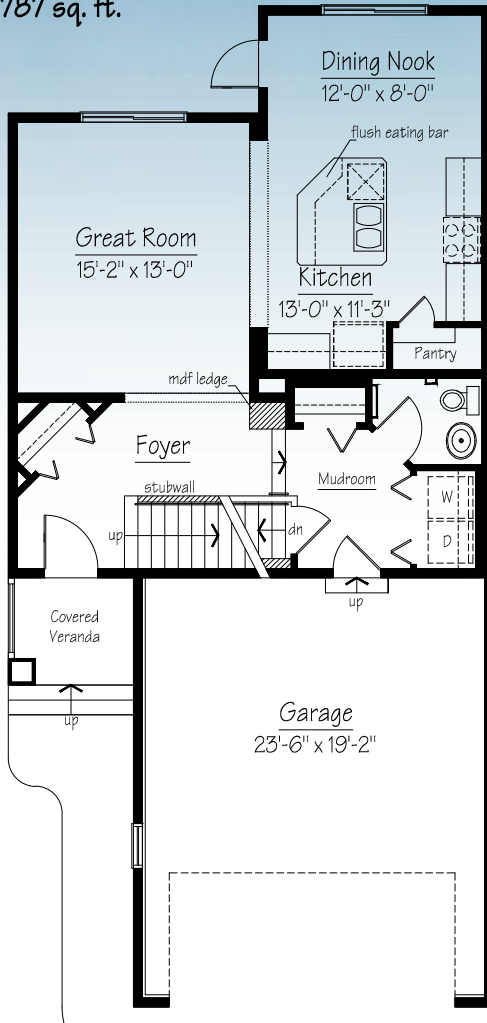

# The Barrington

## MAIN FLOOR PLAN

787 sq. ft.

## UPPER FLOOR PLAN

976 sq. ft.