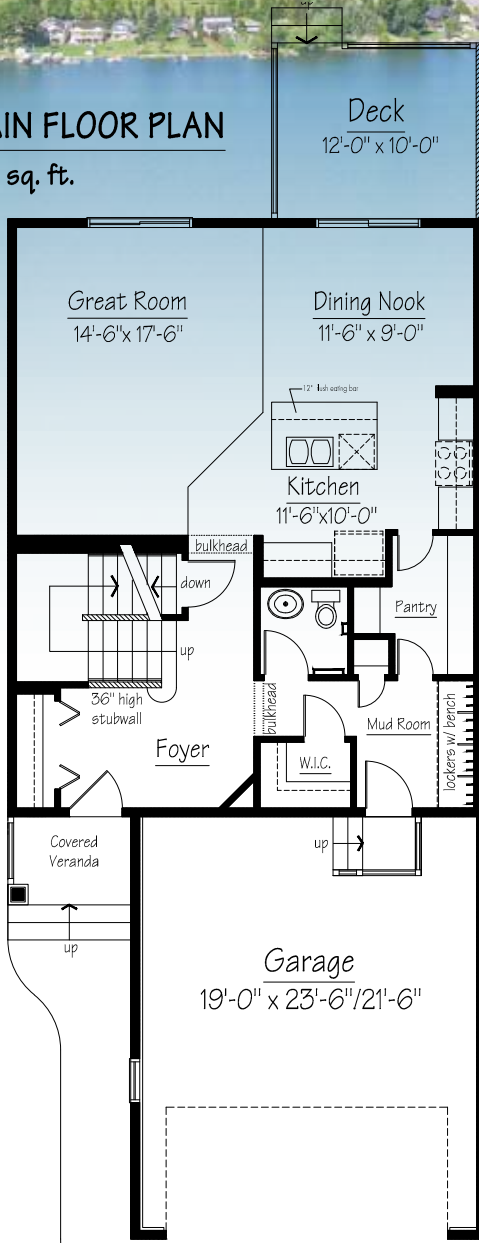

The Newport

MAIN FLOOR PLAN

918 sq. ft.

UPPER FLOOR PLAN

1117 sq. ft.